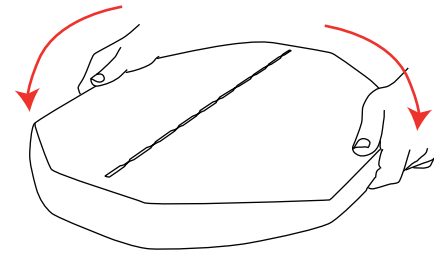

Shield

Curve

Arch

1

2

3

4

Weight: 8kg

Hardware Dimensions: 465(w) x 450(d) x 50(h) mm

Max Graphic Size: 410(w) x 800(h) x 1.2(d) mm