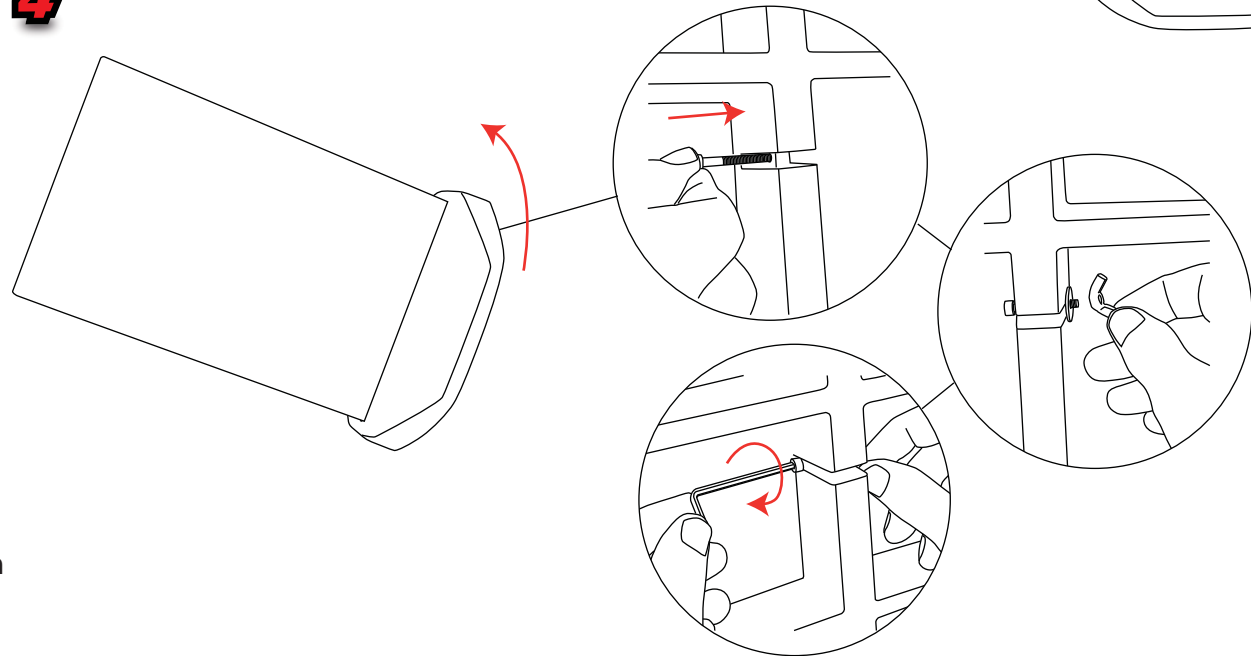

Shield

Curve

Arch

1

2

3

4

Weight: 8kg

Hardware Dimensions: 465(w) x 450(d) x 50(h) mm

Max Graphic Size: 410(w) x 800(h) x 1.2(d) mm